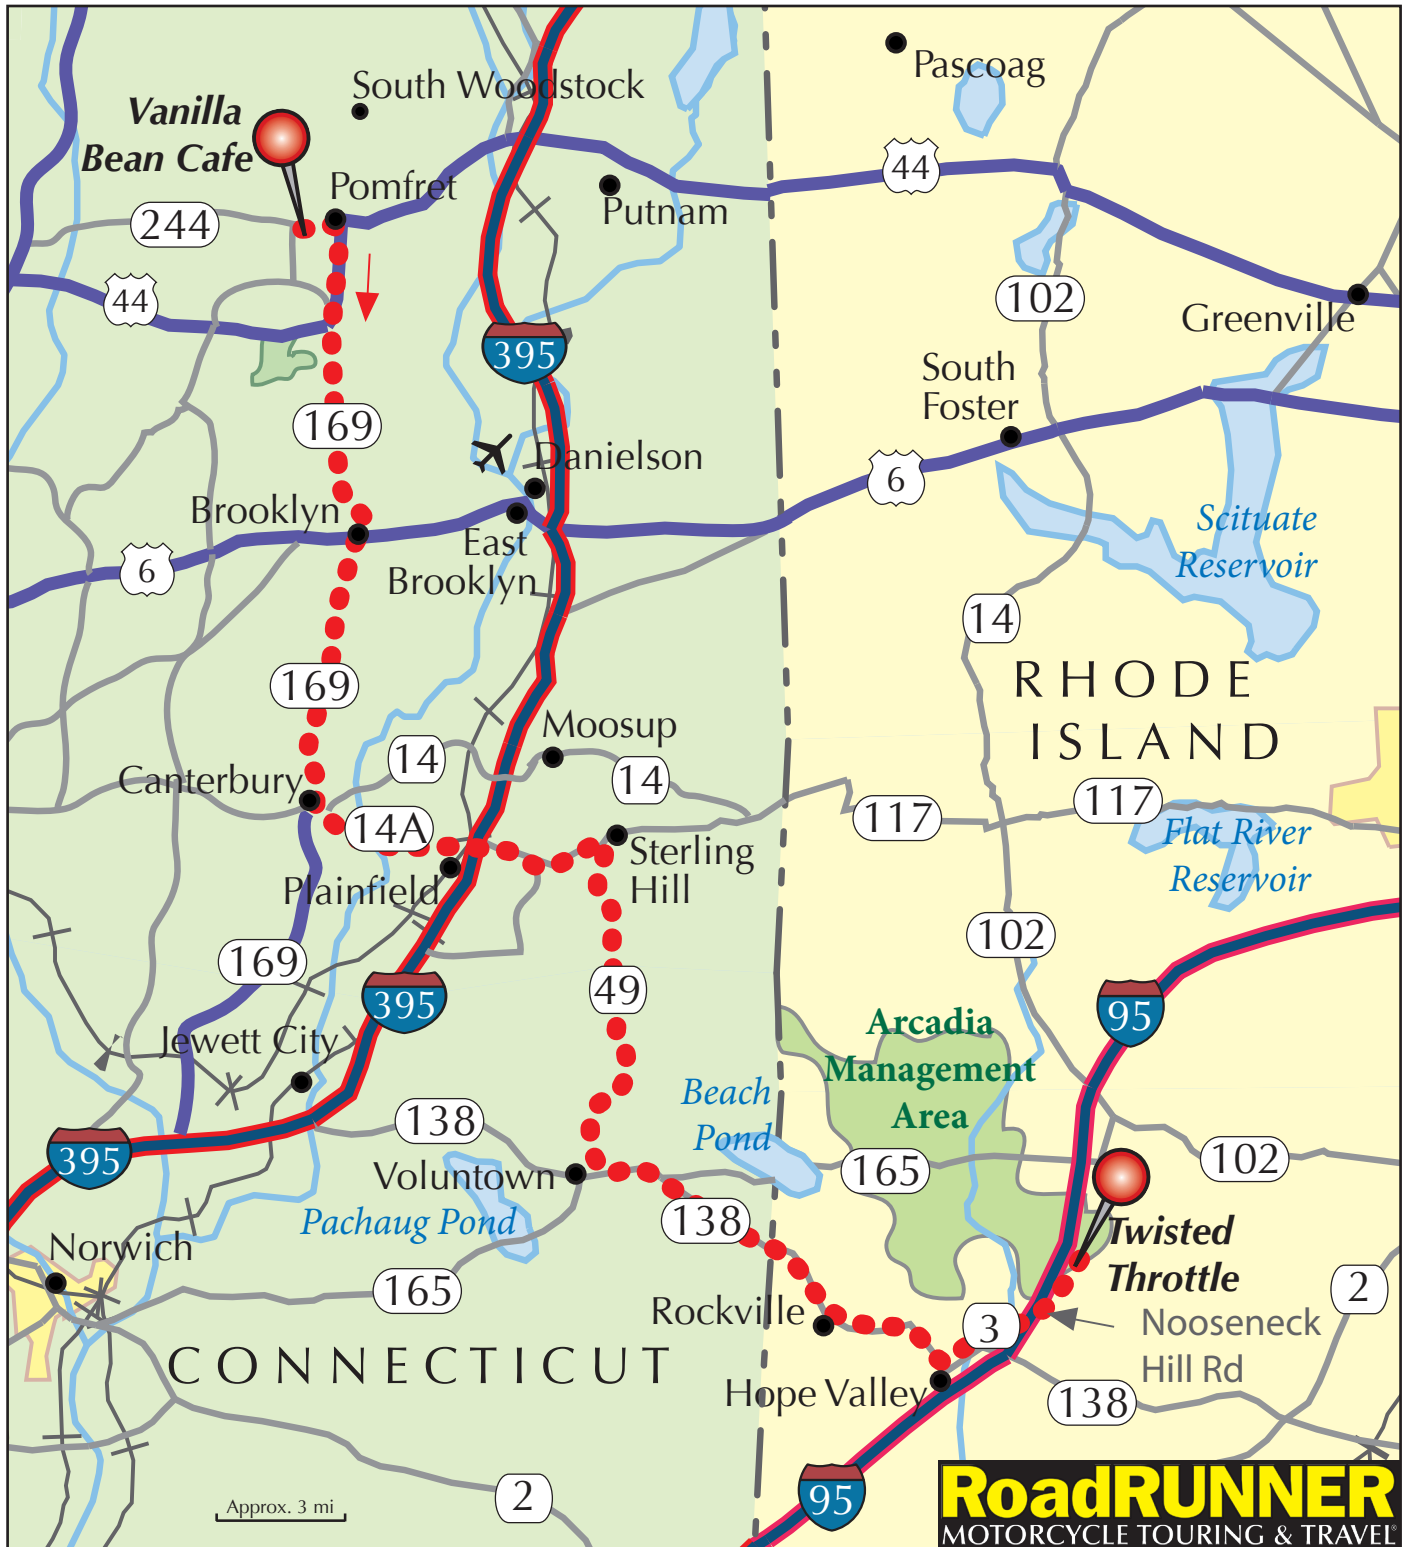

**Start:** Vanilla Bean Cafe  
450 Deerfield Rd, Pomfret Center, CT

**End:** Twisted Throttle  
570 Nooseneck Hill Rd, Exeter Twn, RI

**Pomfret Route:** Approx. 45 miles

Map created by RoadRUNNER Motorcycle Touring & Travel magazine for Twisted Throttle.  
©2012 European Creative Communication, Inc., www.roadrunner.tavel